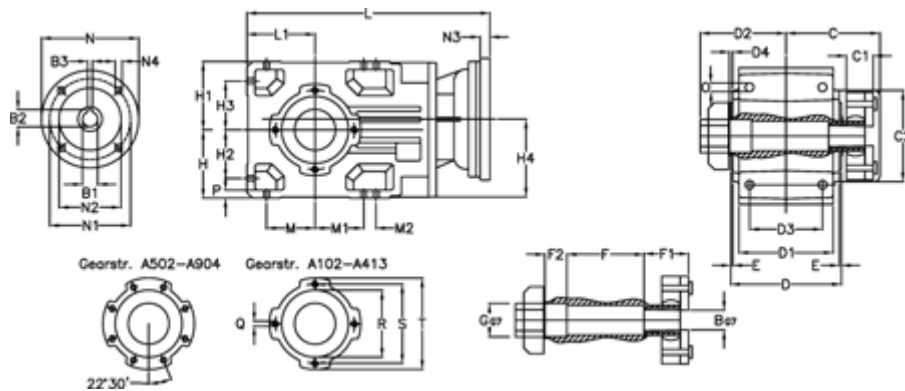

Article number: 296003501186445

Description: Bevel helical gearbox
A352QF40-11,8-P112B5

Measures

B = 40	D1 = 166	F2 = 53	L = 389.0	N3 = 4,5
B1 = 28	D2 = 80	G = 42	L1 = 100	N4 = M12x16
B2 = 31.3	D3 = 135	GA = 43	M = 73.0	O = 12.0
B3 = 8	d4 = 5.0	H = 100	M1 = 73.0	P = 11
C = 70.0	Description = A352 QF-xx P112 B5	H1 = 100	M2 = 11	Q = M10x17
C1 = 24	E = 3.5	H2 = 73.0	N = 250	R = 110
C2 = 90.0	F = 12.0	H3 = 73.0	N1 = 215	S = 130
D = 173	F1 = 48.0	H4 = 114.0	N2 = 180	T = 150